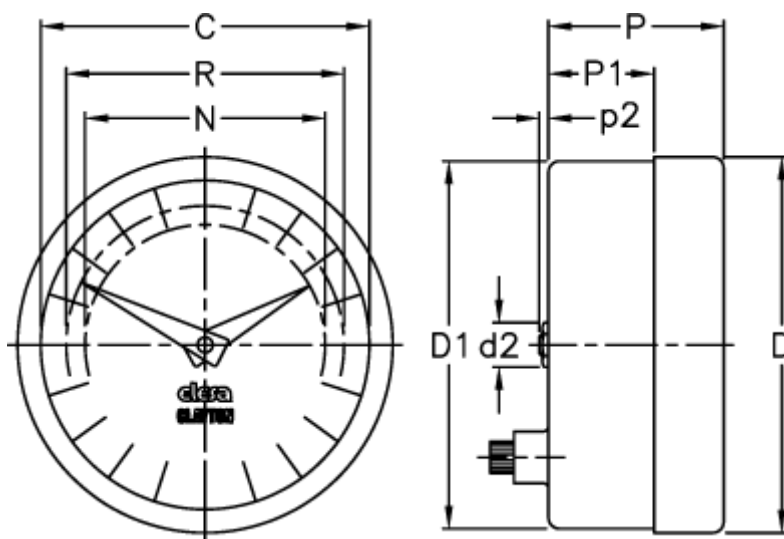

Article number: 2307024931

Description: E+G Positive drive indicator
PA02-0060-D

Measures

C = 60

R = 51

D = 68.4

D1 = 67.0

d2 = 8

N = 44

P = 32

P1 = 19.3

p2 = 1.0